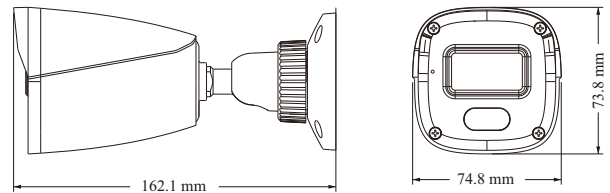

PoE	Yes, IEEE802.3af
Supplement Light Range	IR range: 10 ~ 20 m; white light range: 10 ~ 20 m
Ingress Protection	IP67
Others	
Power Supply	DC12V/PoE
Power Consumption	< 5W
Operating Environment	- 30 °C ~ 65 °C (-22°F~149°F), Humidity: less than 95 % (non-condensing)
Storage Environment	- 30 °C ~ 60 °C (-22°F~140°F), Humidity: less than 95 % (non-condensing)
Dimensions (mm)	162.1 × 74.8 × 73.8
Weight (net)	Approx. 0.365KG
Installation	Ceiling mounting; Wall mounting
Certificate	CE, FCC
Environmental Protection	Complies with Directive EU RoHS, WEEE(2012/19/EU) , directive 94/62/EC and REACH(EC1907/2006)

DIMENSIONS